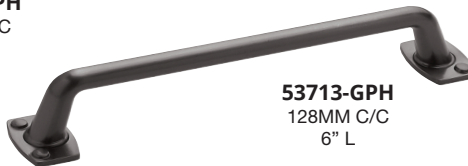

53712-GPH
96MM C/C
4 3/4" L

53713-GPH
128MM C/C
6" L