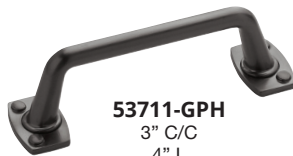

27024-ORB
3" C/C
3 3/4" L

27005-WNC
3" C/C
4" L

ROCHDALE

AVAILABLE FINISHES

G10 GPH

53710-GPH
1 1/4" DIA
1 1/8" PROJ

53715-GPH
3" C/C
4 1/2" L

53716-GPH
96MM C/C
5 3/8" L