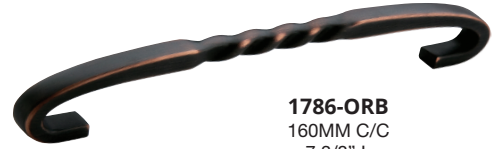

1584-ORB
 3" C/C
 4 1/8" L

1585-ORB
 1 1/4" DIA
 1" PROJ

1585-2-ORB
 1 3/4" DIA
 1 1/4" PROJ

1784-ORB
 96MM C/C
 4 6/7" L

1785-ORB
 128MM C/C
 6 1/8" L

1786-ORB
 160MM C/C
 7 3/8" L

1585-2, 1784, 1785 and 1786 are not available in WN, ART, RB or FB Finishes.