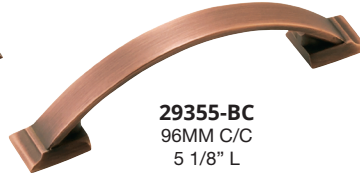

29349-CBZ
3" C/C
4 3/8" L

29355-BC
96MM C/C
5 1/8" L

29363-BC
128MM C/C
6 1/2" L

ESSENTIAL'Z

AVAILABLE FINISHES

G10 ART ORB

53705-ORB
64MM C/C
4 1/8" L

CROSLY