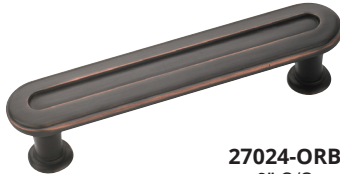

53025-SBK
24MM SQ
1 1/8" PROJ

PORTER

AVAILABLE FINISHES

G10 WN ART ORB WNC

27026-ORB
1 1/4" DIA
1" PROJ

27006-WN
1 1/8" L
1" PROJ

27005 is not available in ORB Finish.
27006 is not available in WNC or ORB Finishes.
27024 and 27026 are only available in ORB Finish.