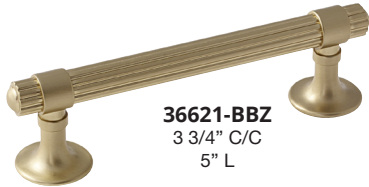

36621-BBZ
3 3/4" C/C
5" L