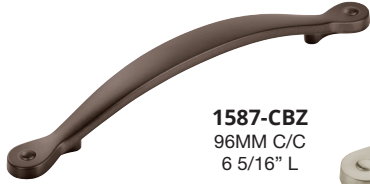

26 G10 AA

27018-26
7/8" L
1" PROJ

27016-26
96MM C/C
4 3/8" L

27017-26
128MM C/C
5 7/8" L

HIGHLAND RIDGE

AVAILABLE FINISHES

PN AP DOB CBZ

55311-PN
35MM L
1 1/7" PROJ

55312-PN
28MM DIA
1 1/5" PROJ

55318-PN
3 1/2" C/C
4" L

55316-DOB
3" C/C
4 1/3" L

55317-DOB
96MM C/C
5 1/6" L

55319-DOB
128MM C/C
6 2/3" L

INSPIRATIONS

AVAILABLE FINISHES

1587, 1588 and 1589 are not available in R2, WC, ART, WID or RB Finishes.
 1590 is not available in RB Finish.
 1592 is only available in G10, WID, ORB and FB Finishes.
 1593 is only available in G10, ORB and FB Finishes.
 4258 is only available in G10 and WN Finishes.

4258-G10
 1 3/16" DIA
 1" PROJ

1586-CBZ
 1 3/8" DIA
 1" PROJ

1590-CBZ
 3" C/C
 5 5/8" L

1587-CBZ
 96MM C/C
 6 5/16" L

1588-G10
 128MM C/C
 7 1/2" L

1589-G10
 160MM C/C
 8 3/4" L

INSPIRATIONS

AVAILABLE FINISHES