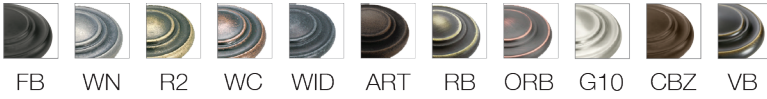

Below each **STYLE NAME** are the available finishes for each particular style of hardware. After selecting a style, please refer back to pages 1 and 2 of this chart to view the **AVAILABLE FINISHES** listed as being available for that particular style.

55312-PN
28MM DIA
1 1/5" PROJ

55318-PN
3 1/2" C/C
4" L

55316-DOB
3" C/C
4 1/3" L

55317-DOB
96MM C/C
5 1/6" L

55319-DOB
128MM C/C
6 2/3" L

INSPIRATIONS

AVAILABLE FINISHES

1587, 1588 and 1589 are not available in R2, WC, ART, WID or RB Finishes.
 1590 is not available in RB Finish.
 1592 is only available in G10, WID, ORB and FB Finishes.
 1593 is only available in G10, ORB and FB Finishes.
 4258 is only available in G10 and WN Finishes.

4258-G10
 1 3/16" DIA
 1" PROJ

1586-CBZ
 1 3/8" DIA
 1" PROJ

1590-CBZ
 3" C/C
 5 5/8" L

1587-CBZ
 96MM C/C
 6 5/16" L

1588-G10
 128MM C/C
 7 1/2" L

1589-G10
 160MM C/C
 8 3/4" L

INSPIRATIONS

AVAILABLE FINISHES