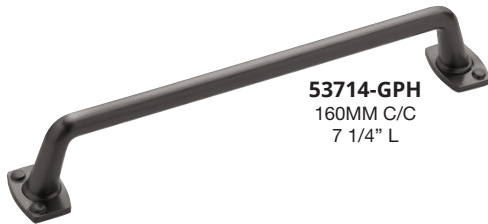

53712-GPH
96MM C/C
4 3/4" L

53714-GPH
160MM C/C
7 1/4" L

THE ANNIVERSARY COLLECTION

AVAILABLE FINISHES

G9 074 ORB PWT BN