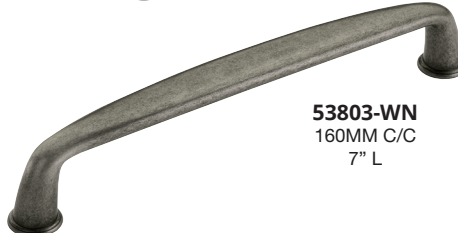

53702-WN
96MM C/C
4 1/2" L

53803-WN
160MM C/C
7" L